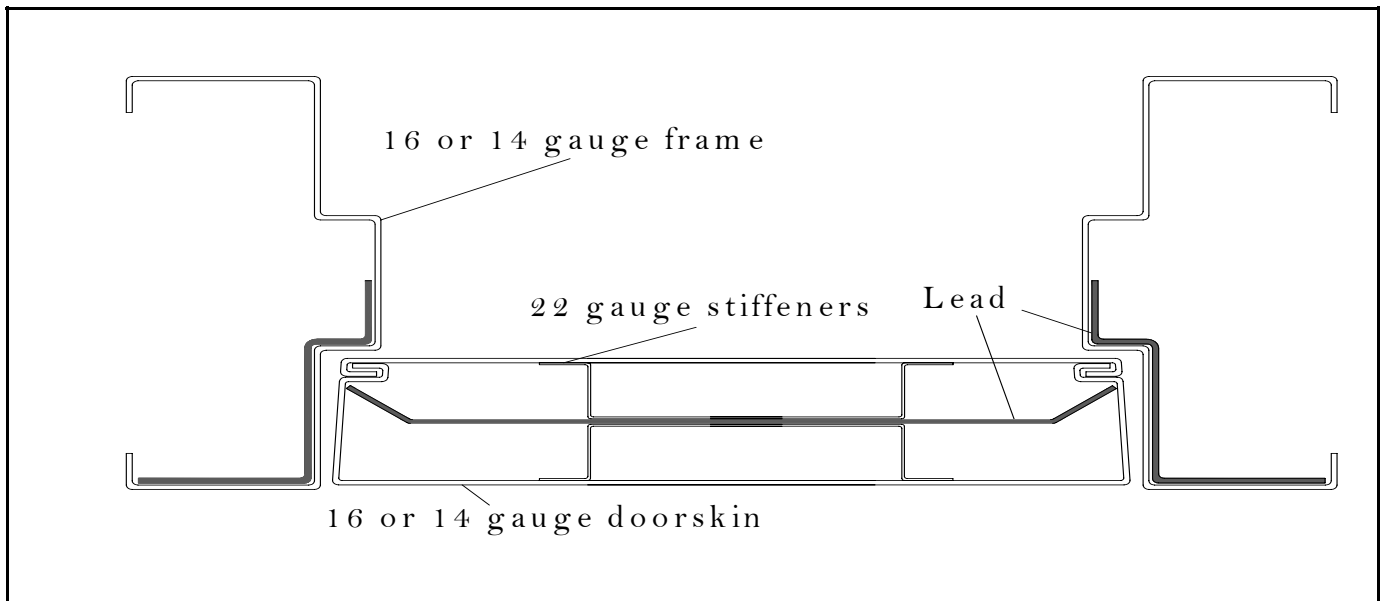

CONCEPT FRAMES INCORPORATED

Lead Lined Doors and Frames

Concept Frames lead lined doors and frames:

- Are fabricated from 16 or 14 gauge
- All doors are steel stiffened ; lead sheet is centered in the door
- Can be fitted with various lead thicknesses
- Are available in door widths up to 4'0"; heights up to 10'0";
Larger frame sizes available