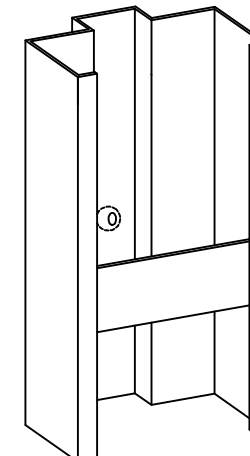

Sill Clips

Fixed Floor

Adjustable Floor

Wire

Yoke & Strap

T-Anchor

EMA/ATW Fire Rated

EMA