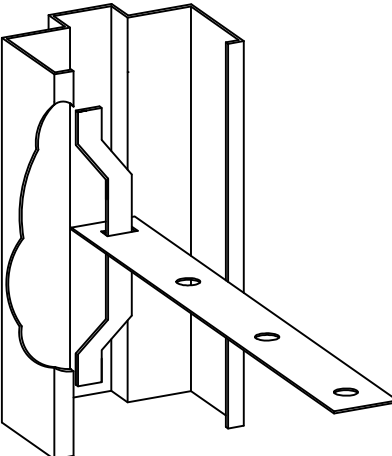

Sill Clips

Fixed Floor

Adjustable Floor

Wire

Yoke & Strap

T-Anchor

EMA/ATW Fire Rated

EMA